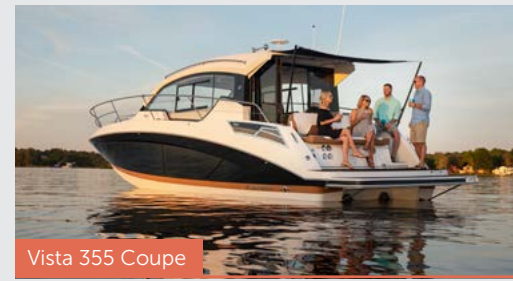

Vista SERIES

Vista 255

LOA 25'2" 7.7 m | BEAM 8'5" 2.54 m | CAPACITY 9 People 9 CE | APPROX. WEIGHT 6400 lbs 2903 kg

Vista 255 OB

LOA 26'11" 8.2 m | BEAM 8'5" 2.54 m | CAPACITY 10 People 10 CE | APPROX. WEIGHT 6350 lbs 2880 kg

Vista 275

LOA 28' 8.5 m | BEAM 9'2" 2.8 m | CAPACITY 10 People 10 CE | APPROX. WEIGHT 7800 lbs 3538 kg

Vista 355 Coupe

LOA 37' 11.3 m | BEAM 11'6" 3.5 m | CAPACITY Yacht 12 CE | APPROX. WEIGHT 16500 lbs 7484 kg

Vista 355 Coupe OB

LOA 37' 11.3 m | BEAM 11'6" 3.5 m | CAPACITY Yacht 12 CE | APPROX. WEIGHT 16000 lbs 7258 kg

# Cruising

IN STYLE

Luxury aboard a Four Winns Vista means more than an elite combination of aesthetics, elegance, and comfort. It's the breath of life and freedom you wouldn't trade for anything—a collection of subtle moments you experience together ... for a more beautiful ride.