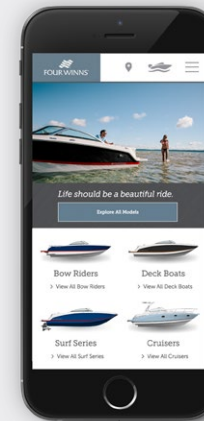

Customize colors & options at fourwinns.com

Copyright 2018, Rec Boat Holdings, LLC. ®/TM signifies trademarks of Four Winns, LLC, its affiliates or suppliers. Four Winns specifications, photography, video, features, and options are for reference purposes only. Models are shown with non-Four Winns options and accessories. Options vary by model while some are shown with optional equipment. While Four Winns makes every effort to ensure information contained herein is correct, content should not be regarded as infallible as unending product refinement and design changes may result in revisions to current models. Four Winns reserves the right to change product specifications, models, features, imagery, video, and colors at any time without notification or incurring obligations. Representations herein do not constitute a warranty of any of the products shown. All limited warranties are outlined in the Four Winns limited warranty that accompanies each boat. Please see your authorized Four Winns dealer for additional information, option availability, and specific warranty details prior to purchase.