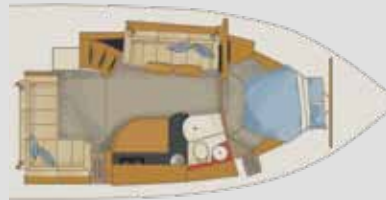

Forward berth and main salon | breakfast galley | salon dinette converted to berth | mid cabin | head w/shower

V475

Floor Plan

V435

Standard Floor Plan

Optional Private Mid-Cabin Stateroom

Optional Private Mid-Cabin Stateroom with Fixed Bed