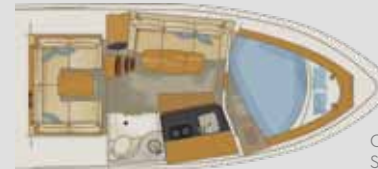

Optional Private Stateroom

V305

Standard Floor Plan

Optional Private Stateroom

COMFORT, STYLE & VALUE

DOCKING MADE EASY

Joystick piloting is now available on a variety of the Four Winns® models as standard or optional equipment. This powerful technology is designed to solve boating's biggest challenge – docking – by letting you move the boat sideways, at an angle or in a circle, all with a simple twist of the wrist.