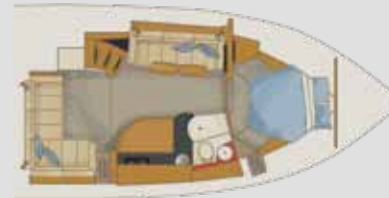

Forward berth and main salon | breakfast galley | salon dinette converted to berth | mid cabin | head w/shower

V475

Floor Plan

V435

Standard Floor Plan

Optional Private Mid-Cabin Stateroom

Optional Private Mid-Cabin Stateroom with Fixed Bed