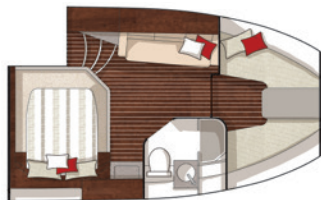

FORWARD BERTH AND MAIN SALON | MAIN SALON MID CABIN VIEW | HEAD WITH SHOWER | GALLEY | MID-CABIN

—○—○—○— *HORIZON 440* SPECIAL FEATURES

- CHOOSE FROM TWO CABIN LAYOUTS
- 40-INCH TV IN CABIN
- MULTI-ZONE CABIN AIR CONDITIONING/HEATING
- CENTRAL VACUUM SYSTEM
- MICROWAVE AND COFFEE MAKER
- OVERHEAD SKYLIGHTS AND LARGE HULL WINDOWS
- FULL-SIZE SOFA CONVERTS TO BERTH
- BOSE® SURROUND SOUND SYSTEM
- HEAD WITH SEPARATE SHOWER