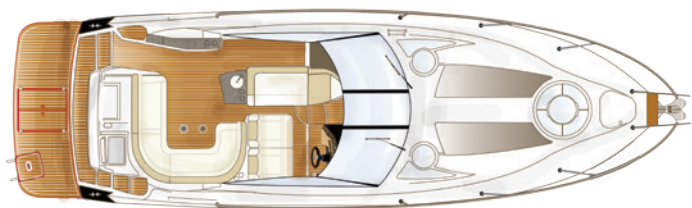

- VOLVO PENTA™ IPS JOYSTICK
- ELECTRIC HARDTOP WITH WALK-THRU
- COCKPIT GRILL, REFRIGERATOR AND ICE MAKER
- POWER HELM SEAT WITH INDIVIDUAL BOLSTERS
- DECK SUNPADS WITH HEADRESTS AND CABANA TOP
- REMOTE CONTROL SPOTLIGHT
- SHORE POWER CABLEMASTER™ SYSTEM

- LOA: .....43'6" / 13.3 M
- BEAM: .....13'4" / 4.07 M
- FUEL CAPACITY: .....300 GAL / 1,130 L
- DEADRISE: .....19°
- DRAFT-STATIC: .....44" / 112 CM
- MAX. CAPACITY: .....YACHT
- APPROX. BOAT AND ENGINE WEIGHT: .....27,000 LBS / 12,200 KG