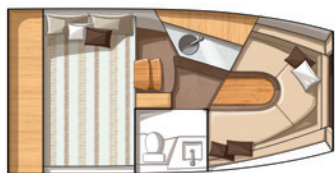

Standard
Floor Plan

—○—○—○— *VISTA 255* SPECIAL FEATURES

- CHOICE OF CABINETRY WOOD, DARK CHERRY OR LIGHT MAPLE
- OVERSIZED MID CABIN BERTH
- DINETTE CONVERTS TO BERTH
- FIBERGLASS ENCLOSED STAND-UP HEAD
- GALLEY WITH SOLID SURFACE COUNTER TOP
- OPTIONAL WOOD ACCENT PACKAGE