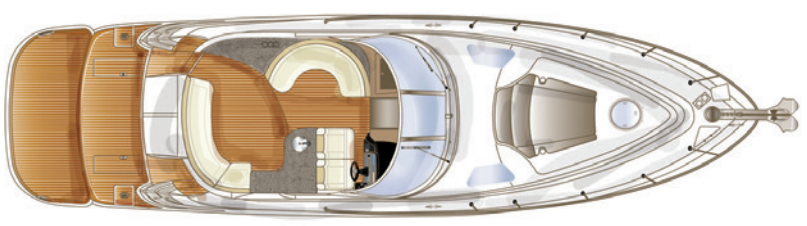

—○—○—○— *VISTA 475* SPECIAL FEATURES

- VOLVO PENTA™ IPS JOYSTICK
- COCKPIT AIR CONDITIONING/HEATING
- REFRESHMENT CENTER WITH ICE MAKER AND REFRIGERATOR
- POWER HELM SEAT WITH INDIVIDUAL BOLSTERS
- WINDLASS WITH STAINLESS STEEL ANCHOR
- REMOTE CONTROL SPOTLIGHT
- DECK SUNPADS WITH HEADRESTS AND CABANA TOP

- LOA..... 49'4" / 15.03 M
- BEAM..... 14'0" / 4.27 M
- FUEL CAPACITY..... 380 GAL / 1,438 L
- DEADRISE ..... 19°
- DRAFT-STATIC..... 43" / 109 CM
- MAXIMUM CAPACITY ..... YACHT
- APPROXIMATE BOAT AND ENGINE WEIGHT ..... 30,000 LBS / 13,600 KG