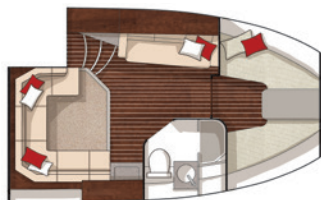

*Sofa
Floor Plan*