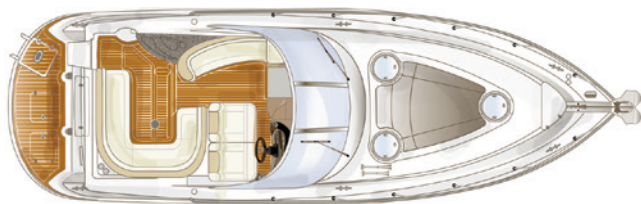

STANDARD HARDTOP WITH CAMPER CANVAS
STAINLESS STEEL WINDSHIELD HEADER
ELECTRONIC SHIFT AND THROTTLE CONTROLS
AVAILABLE WITH VOLVO PENTA™ JOYSTICK
OR MERCURUISER JPS AXIUS™
TRANSOM LOUNGE SEAT
DECK SUNPADS
COCKPIT ICE MAKER OR REFRIGERATOR
GENERATOR

LOA: ..... 37'0" / 11.28 M
BEAM: ..... 12'0" / 3.66 M
FUEL CAPACITY: ..... 216 GAL / 818 L
DEADRISE: ..... 19°
DRAFT-DRIVE DOWN: ..... 40" / 102 CM
MAX. CAPACITY: ..... YACHT
APPROX. BOAT
AND ENGINE WEIGHT: ..... 14,750 LBS / 6,690 KG