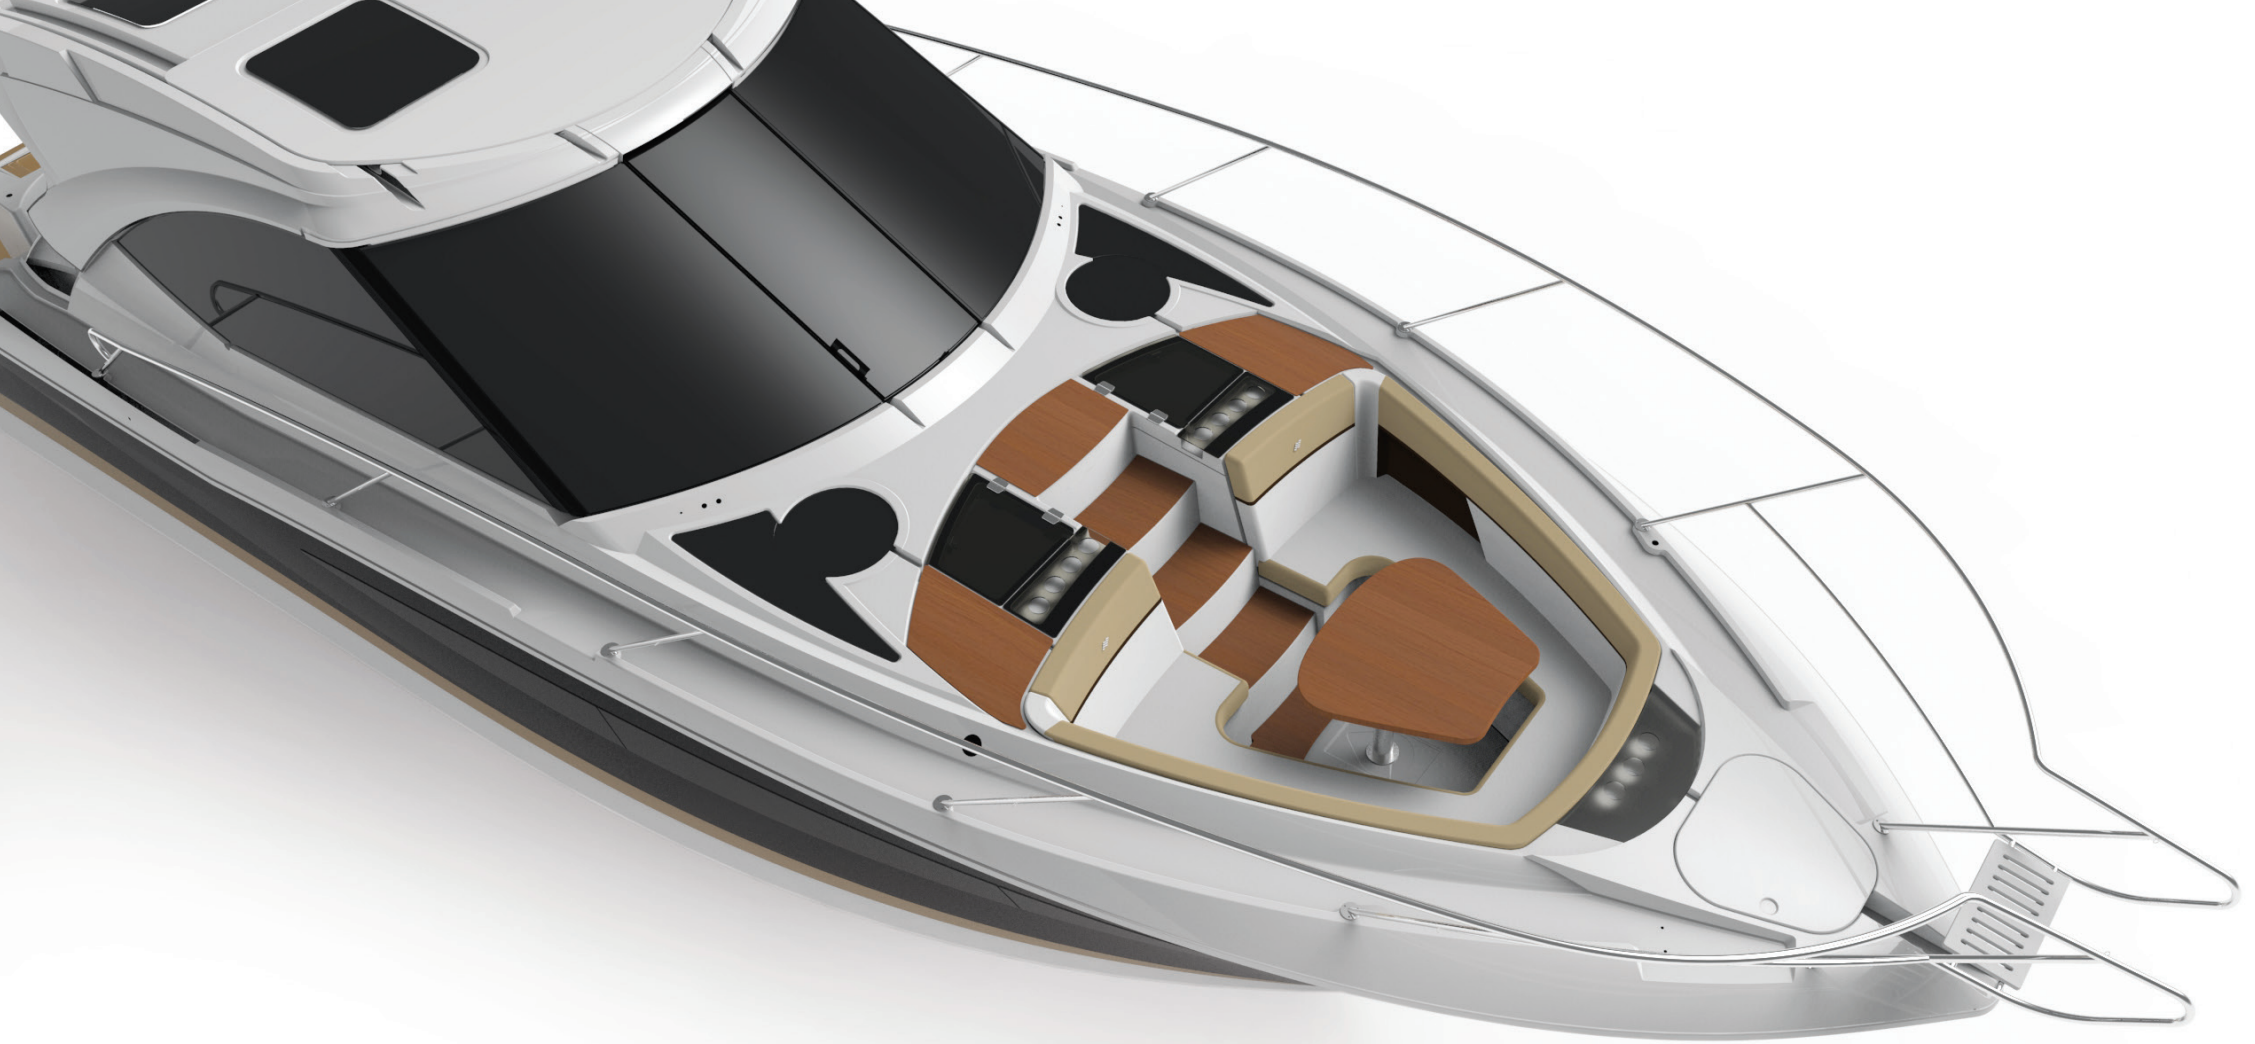

MAIN SALON | HEAD | GALLEY | MID CABIN

Floor Plan

—○—○—○— *HORIZON 350* SPECIAL FEATURES

- CORIAN COUNTER TOP WITH SINK
- COUCH
- ENCLOSED HEAD WITH SHOWER
- FIBERGLASS LINER
- FIXED SLEEPING BERTH
- MICROWAVE
- OPTIONAL FLATSCREEN TV
- VACUFLUSH® HEAD WITH HOLDING TANK

—○—○—○— *HORIZON 440* SPECIAL FEATURES

- VOLVO PENTA IPS™ JOYSTICK
- LARGE BOW SEATING AREA
- HYDRAULIC TABLE WITH BOW FILL-IN CUSHION
- INTEGRATED HARDTOP WITH RETRACTABLE SUNROOF
- COCKPIT GRILL, REFRIGERATOR AND ICE MAKER
- FUSION® STEREO WITH VOLUME ZONE CONTROL FROM MOBILE DEVICE
- POWER HELM SEAT WITH INDIVIDUAL BOLSTERS
- SHORE POWER CABLEMASTER™ SYSTEM
- COCKPIT TABLE, MAHOGANY