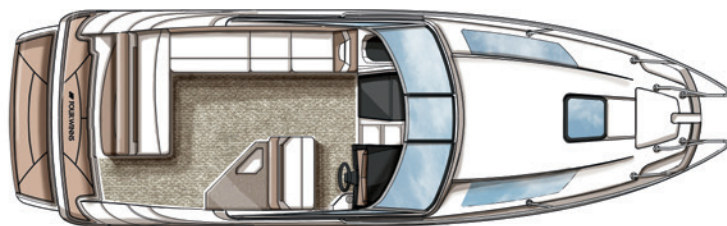

—○—○—○— *VISTA 255*

- STABLE VEE® HULL
- REFRESHMENT CENTER
- OVERHEAD SKYLIGHTS AND LARGE HULL WINDOWS
- DOUBLE WIDE HELM SEAT WITH BOLSTER
- MULTI-POSITION L-SHAPED COCKPIT SEATING CONVERTS TO SUNPAD, DINETTE, AND REAR FACING LOUNGE SEAT

- LOA .....25'2" / 7.67 M
- BEAM .....8'5" / 2.55 M
- FUEL CAPACITY .....70 GAL / 265 L
- DEADRISE .....17°
- DRAFT (DRIVE UP) .....22" / 56 CM
- DRAFT (DRIVE DOWN) .....36" / 91 CM
- MAX. CAPACITY .....2,100 LBS / 953 KG
- APPROX. BOAT AND ENGINE WEIGHT .....6,175 LBS / 2,801 KG