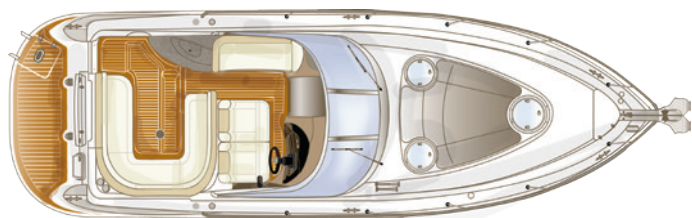

STANDARD HARDTOP WITH CAMPER CANVAS
STAINLESS STEEL WINDSHIELD HEADER
ELECTRONIC SHIFT AND THROTTLE CONTROLS
AVAILABLE WITH VOLVO PENTA™ JOYSTICK OR
MERCURUISER JPS AXIUS™
SPOTLIGHT
DECK SUNPADS
COCKPIT ICE MAKER OR REFRIGERATOR
GENERATOR

LOA.....33'0" / 10.1 M
BEAM.....10'9" / 3.28 M
FUEL CAPACITY.....170 GAL / 644 L
DEADRISE .....19°
DRAFT DOWN .....38"/97 CM
MAX. CAPACITY .....YACHT
APPROX. BOAT
AND ENGINE WEIGHT .....13,100 LBS / 5,940 KG