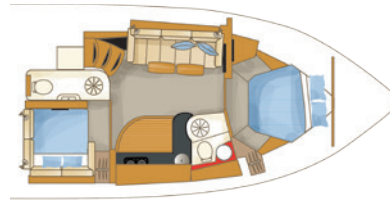

Optional Private Mid-Cabin Stateroom with Fixed Bed