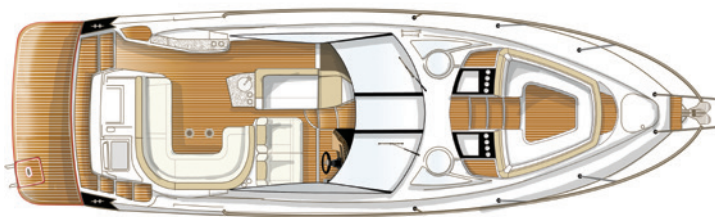

—○—○—○— *HORIZON 440* SPECIAL FEATURES

- VOLVO PENTA IPS™ JOYSTICK
- LARGE BOW SEATING AREA
- HYDRAULIC TABLE WITH BOW FILL-IN CUSHION
- INTEGRATED HARDTOP WITH RETRACTABLE SUNROOF
- COCKPIT GRILL, REFRIGERATOR AND ICE MAKER
- FUSION® STEREO WITH VOLUME ZONE CONTROL FROM MOBILE DEVICE
- POWER HELM SEAT WITH INDIVIDUAL BOLSTERS
- SHORE POWER CABLEMASTER™ SYSTEM
- COCKPIT TABLE, MAHOGANY

- LOA.....43'6" / 13.3 M
- BEAM.....13'4" / 4.07 M
- FUEL CAPACITY.....300 GAL / 1130 L
- DEADRISE .....19°
- DRAFT-DRIVE DOWN .....44" / 113 CM
- MAX. CAPACITY .....YACHT
- APPROXIMATE BOAT AND ENGINE WEIGHT .....26,000 LBS / 11,793 KG