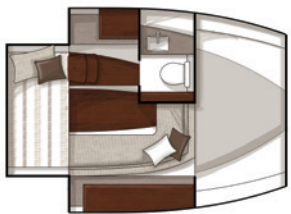

MAIN SALON | HEAD | GALLEY | MID CABIN

Floor Plan

—○—○—○— *HORIZON 350* SPECIAL FEATURES

- CORIAN COUNTER TOP WITH SINK
- COUCH
- ENCLOSED HEAD WITH SHOWER
- FIBERGLASS LINER
- FIXED SLEEPING BERTH
- MICROWAVE
- OPTIONAL FLATSCREEN TV
- VACUFLUSH® HEAD WITH HOLDING TANK