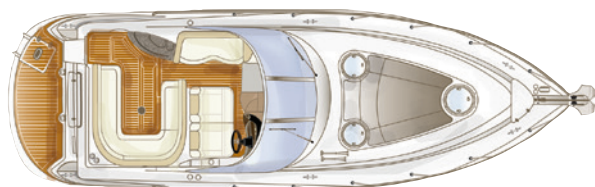

—○—○—○— *VISTA 355* SPECIAL FEATURES

STANDARD HARDTOP WITH CAMPER CANVAS  
 STAINLESS STEEL WINDSHIELD HEADER  
 ELECTRONIC SHIFT AND THROTTLE CONTROLS  
 AVAILABLE WITH VOLVO PENTA™ JOYSTICK OR  
 MERCURISER JPS AXIUS™  
 SPOTLIGHT  
 DECK SUNPADS  
 COCKPIT ICE MAKER OR REFRIGERATOR  
 GENERATOR