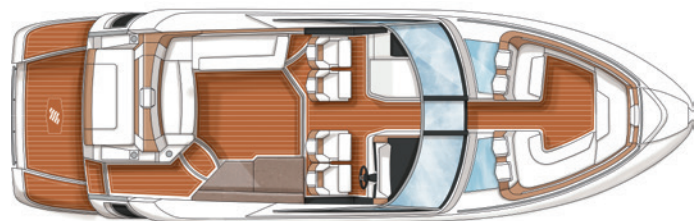

- ANCHOR LOCKER WITH ANCHOR WASH-DOWN AND FENDER STORAGE
- DOUBLE WIDE CAPTAIN'S SEAT
- DOUBLE WIDE PASSENGER SEAT
- DOCKSIDE POWER
- EXTRA LARGE CURVED HULL WINDOWS
- HARDTOP WITH SUNROOF
- MULTI-POSITION AFT LOUNGE
- REFRESHMENT CENTER W/GRILL
- WINDSHIELD HEADER, STAINLESS STEEL

- LOA.....35' / 10.7 M
- BEAM.....10'10" / 3.3 M
- FUEL CAPACITY.....160 GAL / 606 L
- DEADRISE .....19°
- DRAFT-DRIVE DOWN .....39" / 99 CM
- MAX. CAPACITY .....YACHT
- APPROXIMATE BOAT AND ENGINE WEIGHT .....12,800 LBS / 5,800 KG