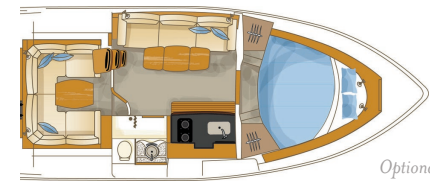

Optional Private Stateroom

VISTA 375

SPECIAL FEATURES

- SLIDING CABIN DOOR WITH SCREEN
- INNER SPRING MATTRESS, FORWARD
- DUAL STEREO SYSTEMS
- CENTRAL VACUUM SYSTEM
- AIR CONDITIONING/HEATING
- REMOVABLE CARPET OVER FIBERGLASS LINER
- OPTIONAL PRIVATE STATEROOMS