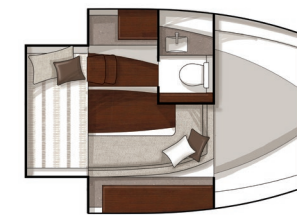

MAIN SALON | HEAD | GALLEY | MID CABIN

Floor Plan

HORIZON 350

SPECIAL FEATURES

- SOLID SURFACE COUNTER TOP WITH SINK
- COUCH
- ENCLOSED HEAD WITH SHOWER
- VACUFLUSH® HEAD WITH HOLDING TANK
- FIBERGLASS LINER
- FIXED SLEEPING BERTH
- MICROWAVE
- OPTIONAL FLATSCREEN TV