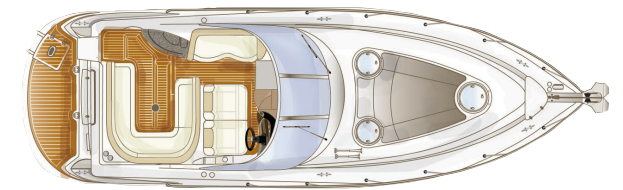

- STANDARD HARDTOP WITH CAMPER CANVAS
- STAINLESS STEEL WINDSHIELD HEADER
- ELECTRONIC SHIFT AND THROTTLE CONTROLS
- AVAILABLE WITH VOLVO PENTA™ JOYSTICK OR MERCURUISER® AXIUS® JOYSTICK
- SPOTLIGHT
- DECK SUNPADS
- COCKPIT ICE MAKER OR REFRIGERATOR
- GENERATOR

- LOA: .....35'0" / 10.67 M
- BEAM: .....11'6" / 3.51 M
- FUEL CAPACITY: .....200 GAL / 757 L
- DEADRISE: .....19°
- DRAFT DOWN: .....38" / 97 CM
- MAX. CAPACITY: .....YACHT
- APPROX. BOAT AND ENGINE WEIGHT: .....13,850 LBS / 6,280 KG