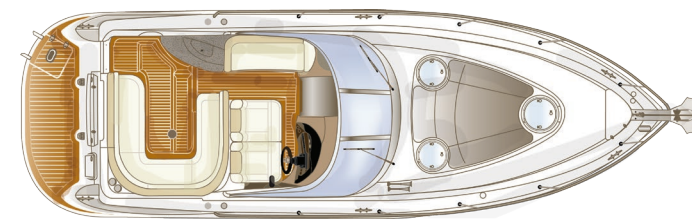

- STANDARD HARDTOP WITH CAMPER CANVAS
- STAINLESS STEEL WINDSHIELD HEADER
- ELECTRONIC SHIFT AND THROTTLE CONTROLS
- AVAILABLE WITH VOLVO PENTA™ JOYSTICK OR MERCRUISER® AXIUS® JOYSTICK
- SPOTLIGHT
- DECK SUNPADS
- COCKPIT ICE MAKER OR REFRIGERATOR
- GENERATOR

- LOA.....33'0" / 10.6 M
- BEAM.....10'9" / 3.28 M
- FUEL CAPACITY.....170 GAL / 644 L
- DEADRISE .....19°
- DRAFT DOWN .....38" / 97 CM
- MAX. CAPACITY .....YACHT
- APPROX. BOAT AND ENGINE WEIGHT .....13,100 LBS / 5,940 KG