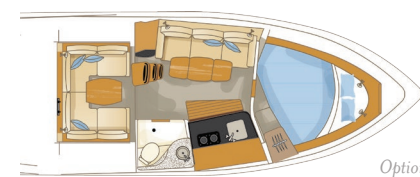

Standard Floor Plan

Optional Private Stateroom

VISTA 335

SPECIAL FEATURES

- SLIDING CABIN DOOR WITH SCREEN
- FORWARD INNER SPRING MATTRESS
- REMOVABLE CABIN CARPET
- CEDAR-LINED LOCKER
- OPTIONAL PRIVATE STATEROOM
- FLATSCREEN TV
- HATCHES WITH BUILT-IN SCREENS AND PRIVACY SHADES
- AIR CONDITIONING/HEATING