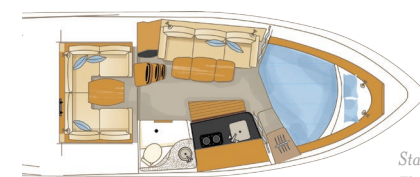

Standard Floor Plan

Optional Private Stateroom

VISTA 335

SPECIAL FEATURES

- SLIDING CABIN DOOR WITH SCREEN
- FORWARD INNER SPRING MATTRESS
- REMOVABLE CABIN CARPET
- CEDAR-LINED LOCKER
- OPTIONAL PRIVATE STATEROOM
- FLATSCREEN TV
- HATCHES WITH BUILT-IN SCREENS AND PRIVACY SHADES
- AIR CONDITIONING/HEATING