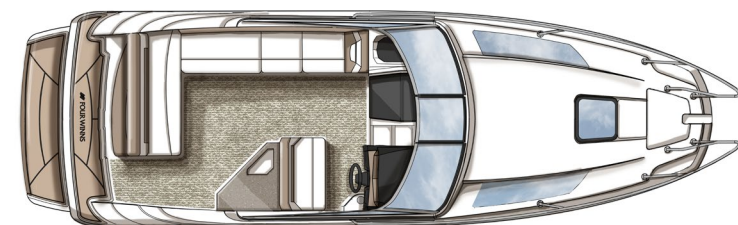

VISTA 255

- STABLE VEE® HULL
- REFRESHMENT CENTER
- OVERHEAD SKYLIGHTS AND LARGE HULL WINDOWS
- DOUBLE WIDE HELM SEAT W/BOLSTER
- MULTI-POSITION L-SHAPED COCKPIT SEATING CONVERTS TO SUNPAD, DINETTE, AND REAR FACING LOUNGE SEAT

- LOA .....25'2" / 7.67 M
- BEAM .....8'5" / 2.55 M
- FUEL CAPACITY .....70 GAL / 265 L
- DEADRISE .....17°
- DRAFT (DRIVE UP) .....22" / 56 CM
- DRAFT (DRIVE DOWN) .....36" / 91 CM
- MAX. CAPACITY .....2,100 LBS / 953 KG
- APPROX. BOAT AND ENGINE WEIGHT .....6,175 LBS / 2,801 KG

VISTA 255

SPECIAL FEATURES

- CHOICE OF CABINETY WOOD, DARK CHERRY OR LIGHT MAPLE
- OVERSIZED MID CABIN BERTH
- DINETTE CONVERTS TO BERTH
- FIBERGLASS ENCLOSED STAND-UP HEAD
- GALLEY WITH SOLID SURFACE COUNTER TOP
- OPTIONAL WOOD ACCENT PACKAGE