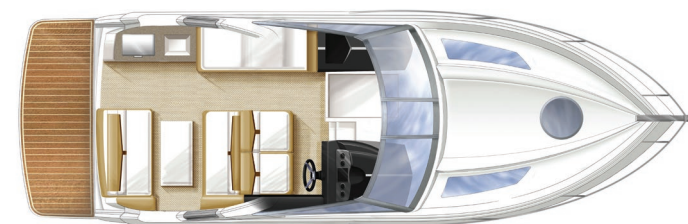

Standard Floor Plan