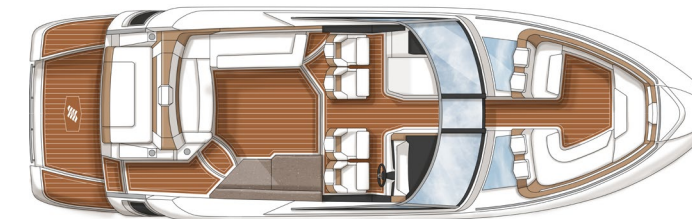

- ANCHOR LOCKER W/WASHDOWN
- HARDTOP WITH SUNROOF
- LARGE HULL WINDOWS
- SST WINDSHIELD HEADER
- MULTI POSITION AFT LOUNGE
- DOUBLE CAPTAIN'S SEAT
- VINYL WRAPPED DASH
- LARGE GALLEY W/GRILL
- ENCLOSED HEAD W/STORAGE
- CABIN W/FIXED BED & COUCH

- LOA.....35' / 10.7 M
- BEAM.....10'10" / 3.3 M
- FUEL CAPACITY.....160 GAL / 606 L
- DEADRISE .....19°
- DRAFT-DRIVE DOWN .....39" / 99 CM
- MAX. CAPACITY .....YACHT
- APPROXIMATE BOAT AND ENGINE WEIGHT .....12,800 LBS / 5,800 KG