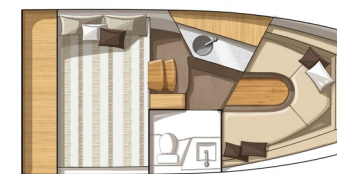

Standard Floor Plan

VISTA 255

SPECIAL FEATURES

- CHOICE OF CABINETY WOOD, DARK CHERRY OR LIGHT MAPLE
- OVERSIZED MID CABIN BERTH
- DINETTE CONVERTS TO BERTH
- FIBERGLASS ENCLOSED STAND-UP HEAD
- GALLEY WITH SOLID SURFACE COUNTER TOP
- OPTIONAL WOOD ACCENT PACKAGE