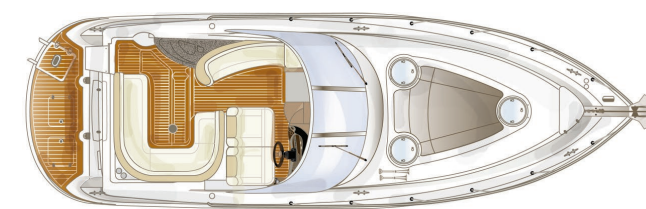

- STANDARD HARDTOP WITH CAMPER CANVAS
- STAINLESS STEEL WINDSHIELD HEADER
- ELECTRONIC SHIFT AND THROTTLE CONTROLS
- AVAILABLE WITH VOLVO PENTA™ JOYSTICK OR MERCRUISER® AXIUS® JOYSTICK
- TRANSOM LOUNGE SEAT
- DECK SUNPADS
- COCKPIT ICE MAKER OR REFRIGERATOR
- GENERATOR

- LOA: .....37'0" / 11.28 M
- BEAM: .....12'0" / 3.66 M
- FUEL CAPACITY: .....216 GAL / 818 L
- DEADRISE: .....19°
- DRAFT-DRIVE DOWN: ..... 40" / 102 CM
- MAX. CAPACITY: ..... YACHT
- APPROX. BOAT AND ENGINE WEIGHT: .....14,750 LBS / 6,690 KG