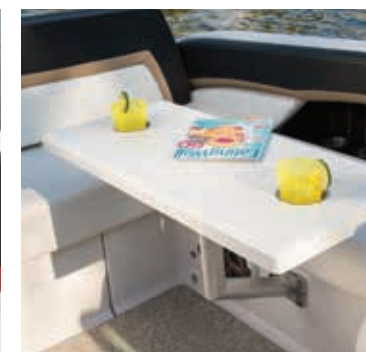

HORIZON 260

SPECIFICATIONS:

- LOA: 26'0" / 7.92 M
- BEAM: 8'5" / 2.55 M
- DEADRISE: 20°
- DRAFT-DRIVE DOWN: 35" / 89 CM
- FUEL CAPACITY: 70 GAL / 265 L
- MAX. CAPACITY: 2250 LBS / 1021 KG
- APPROX. BOAT & ENGINE WEIGHT: 5100 LBS / 2310 KG
- TRAILER WEIGHT: 1610 LBS / 730 KG

HORIZON 290

SPECIFICATIONS:

- LOA: 29'6" / 8.99 M
- BEAM: 9'5" / 2.87 M
- DEADRISE: 21°
- DRAFT-DRIVE DOWN: 39" / 99 CM
- FUEL CAPACITY: 120 GAL / 454 L
- MAX. CAPACITY: YACHT
- APPROX. BOAT & ENGINE WEIGHT: 8500 LBS / 3851 KG