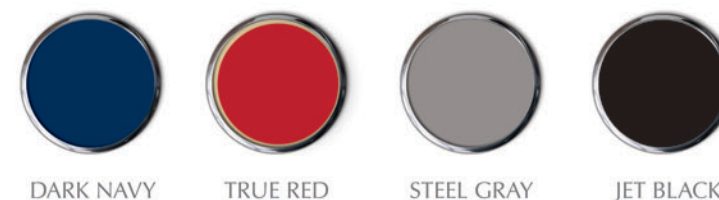

FOUR WINNS CUSTOM TRAILERS

BETTER BOATING BEGINS WITH A BETTER TRAILER.

Four Winns® is one of the few recreational boat manufacturers in the world to make its own trailer. The difference lies in how easily the boat can be launched and loaded, plus great stability while towing. It's a difference you'll appreciate every time you're at a crowded marina or launch, and it's a Four Winns exclusive, which means it's truly priceless.

TRAILER FEATURES:

- Low profile design
- Fully welded fabrication
- Closed-box steel construction
- Non-marking bow rollers
- Longitudinal bunks
- Polyurethane finish
- Fixed tie-downs
- High-quality tires
- Turbolube system
- Disc brakes
- Swing-away tongue
- Heavy-duty jack stand

CANVAS AND COVERS

WE'VE GOT YOU COVERED.

You'll get more enjoyment—and more years—out of your boat with the right canvas top. Choose from a selection of color-matched systems, including full camper canvas, which converts the cockpit into an aquatic RV, a Bimini top to provide shade, or a care cover or cockpit/forward cover to protect your boat from the elements while moored or stored. These canvas systems are custom-sewn to fit your boat perfectly, and made from top-grade material for many years of service.

POWER OPTIONS

A RANGE OF OPTIONS FROM TOP OF THE LINE MANUFACTURERS TO FIT YOUR NEEDS.

Four Winns offers a wide range of power options to fit your needs, providing stern drive power from Volvo Penta® and MerCruiser® and outboards from Evinrude®, Mercury® and Yamaha®. You'll also benefit from an engine manufacturer's limited warranty plan. Ask your dealer for details.

COLOR OPTIONS

GEL SCHEMES.