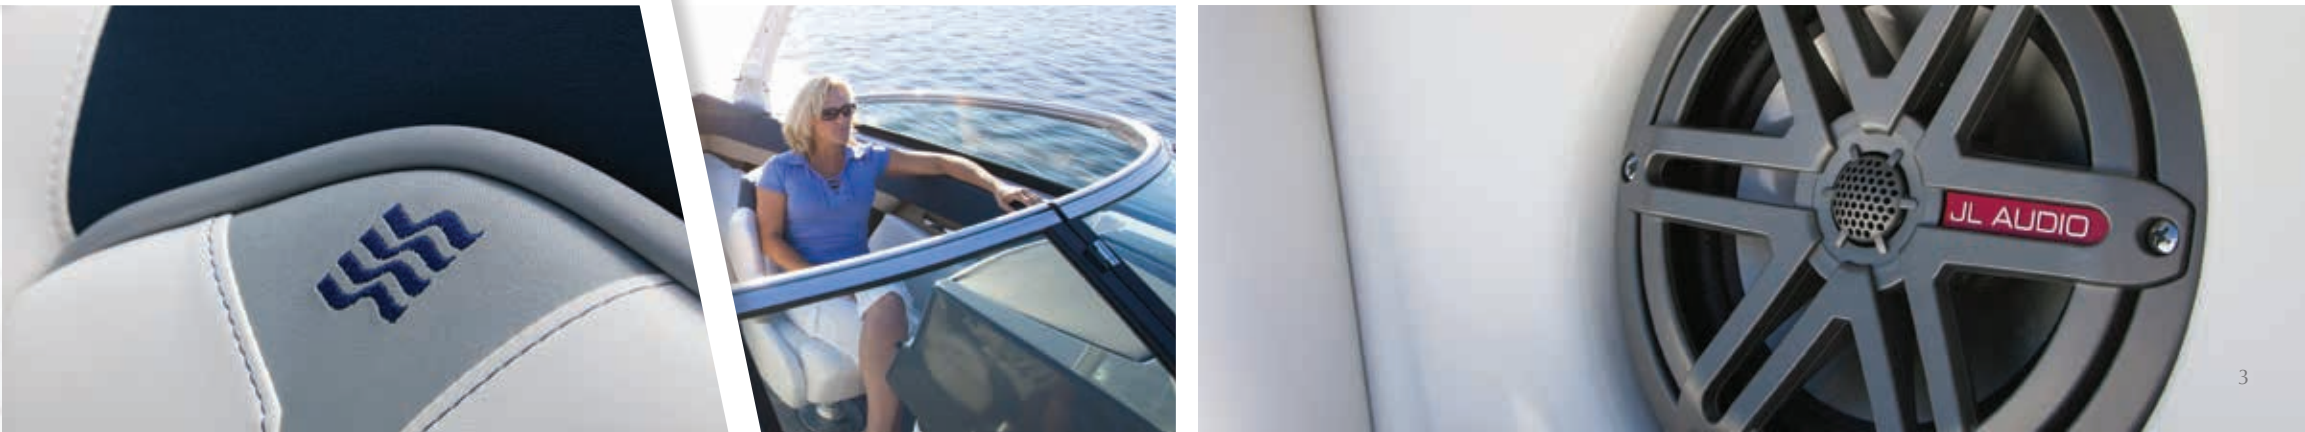

FLAWLESS FEATURES.

Our features are designed—and redesigned—around the desires of boaters like you. You'll appreciate our meticulous attention to the details, from our unusually comfortable seating and perfectly placed storage to thoughtful amenities and premium furnishings.