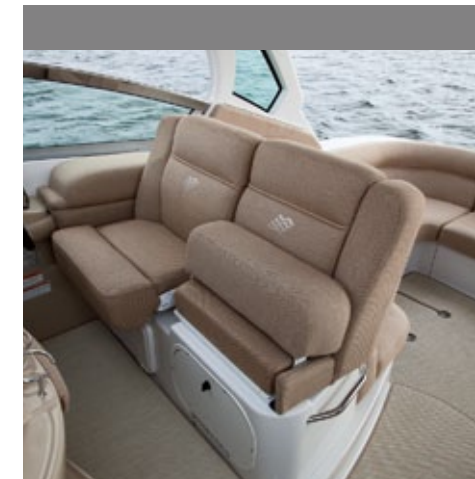

V375

SPECIAL FEATURES

- Standard hardtop with camper canvas
- Stainless steel windshield header
- Electronic shift and throttle controls
- Available with Volvo Penta™ Joystick or MerCruiser Axis™
- Transom lounge seat
- Deck sunpads
- Cockpit ice maker or refrigerator
- Generator

- LOA: 37'0" / 11.28 m
- Beam: 12'0" / 3.66 m
- Fuel Capacity: 230 gal/871 liters
- Deadrise: 19°
- Draft/Drive Down: 40"/102 cm
- Max. Capacity: Yacht
- Approx. Boat & Engine Weight: 14,710 - 16,750 lbs / 6,670 - 7,600 kg