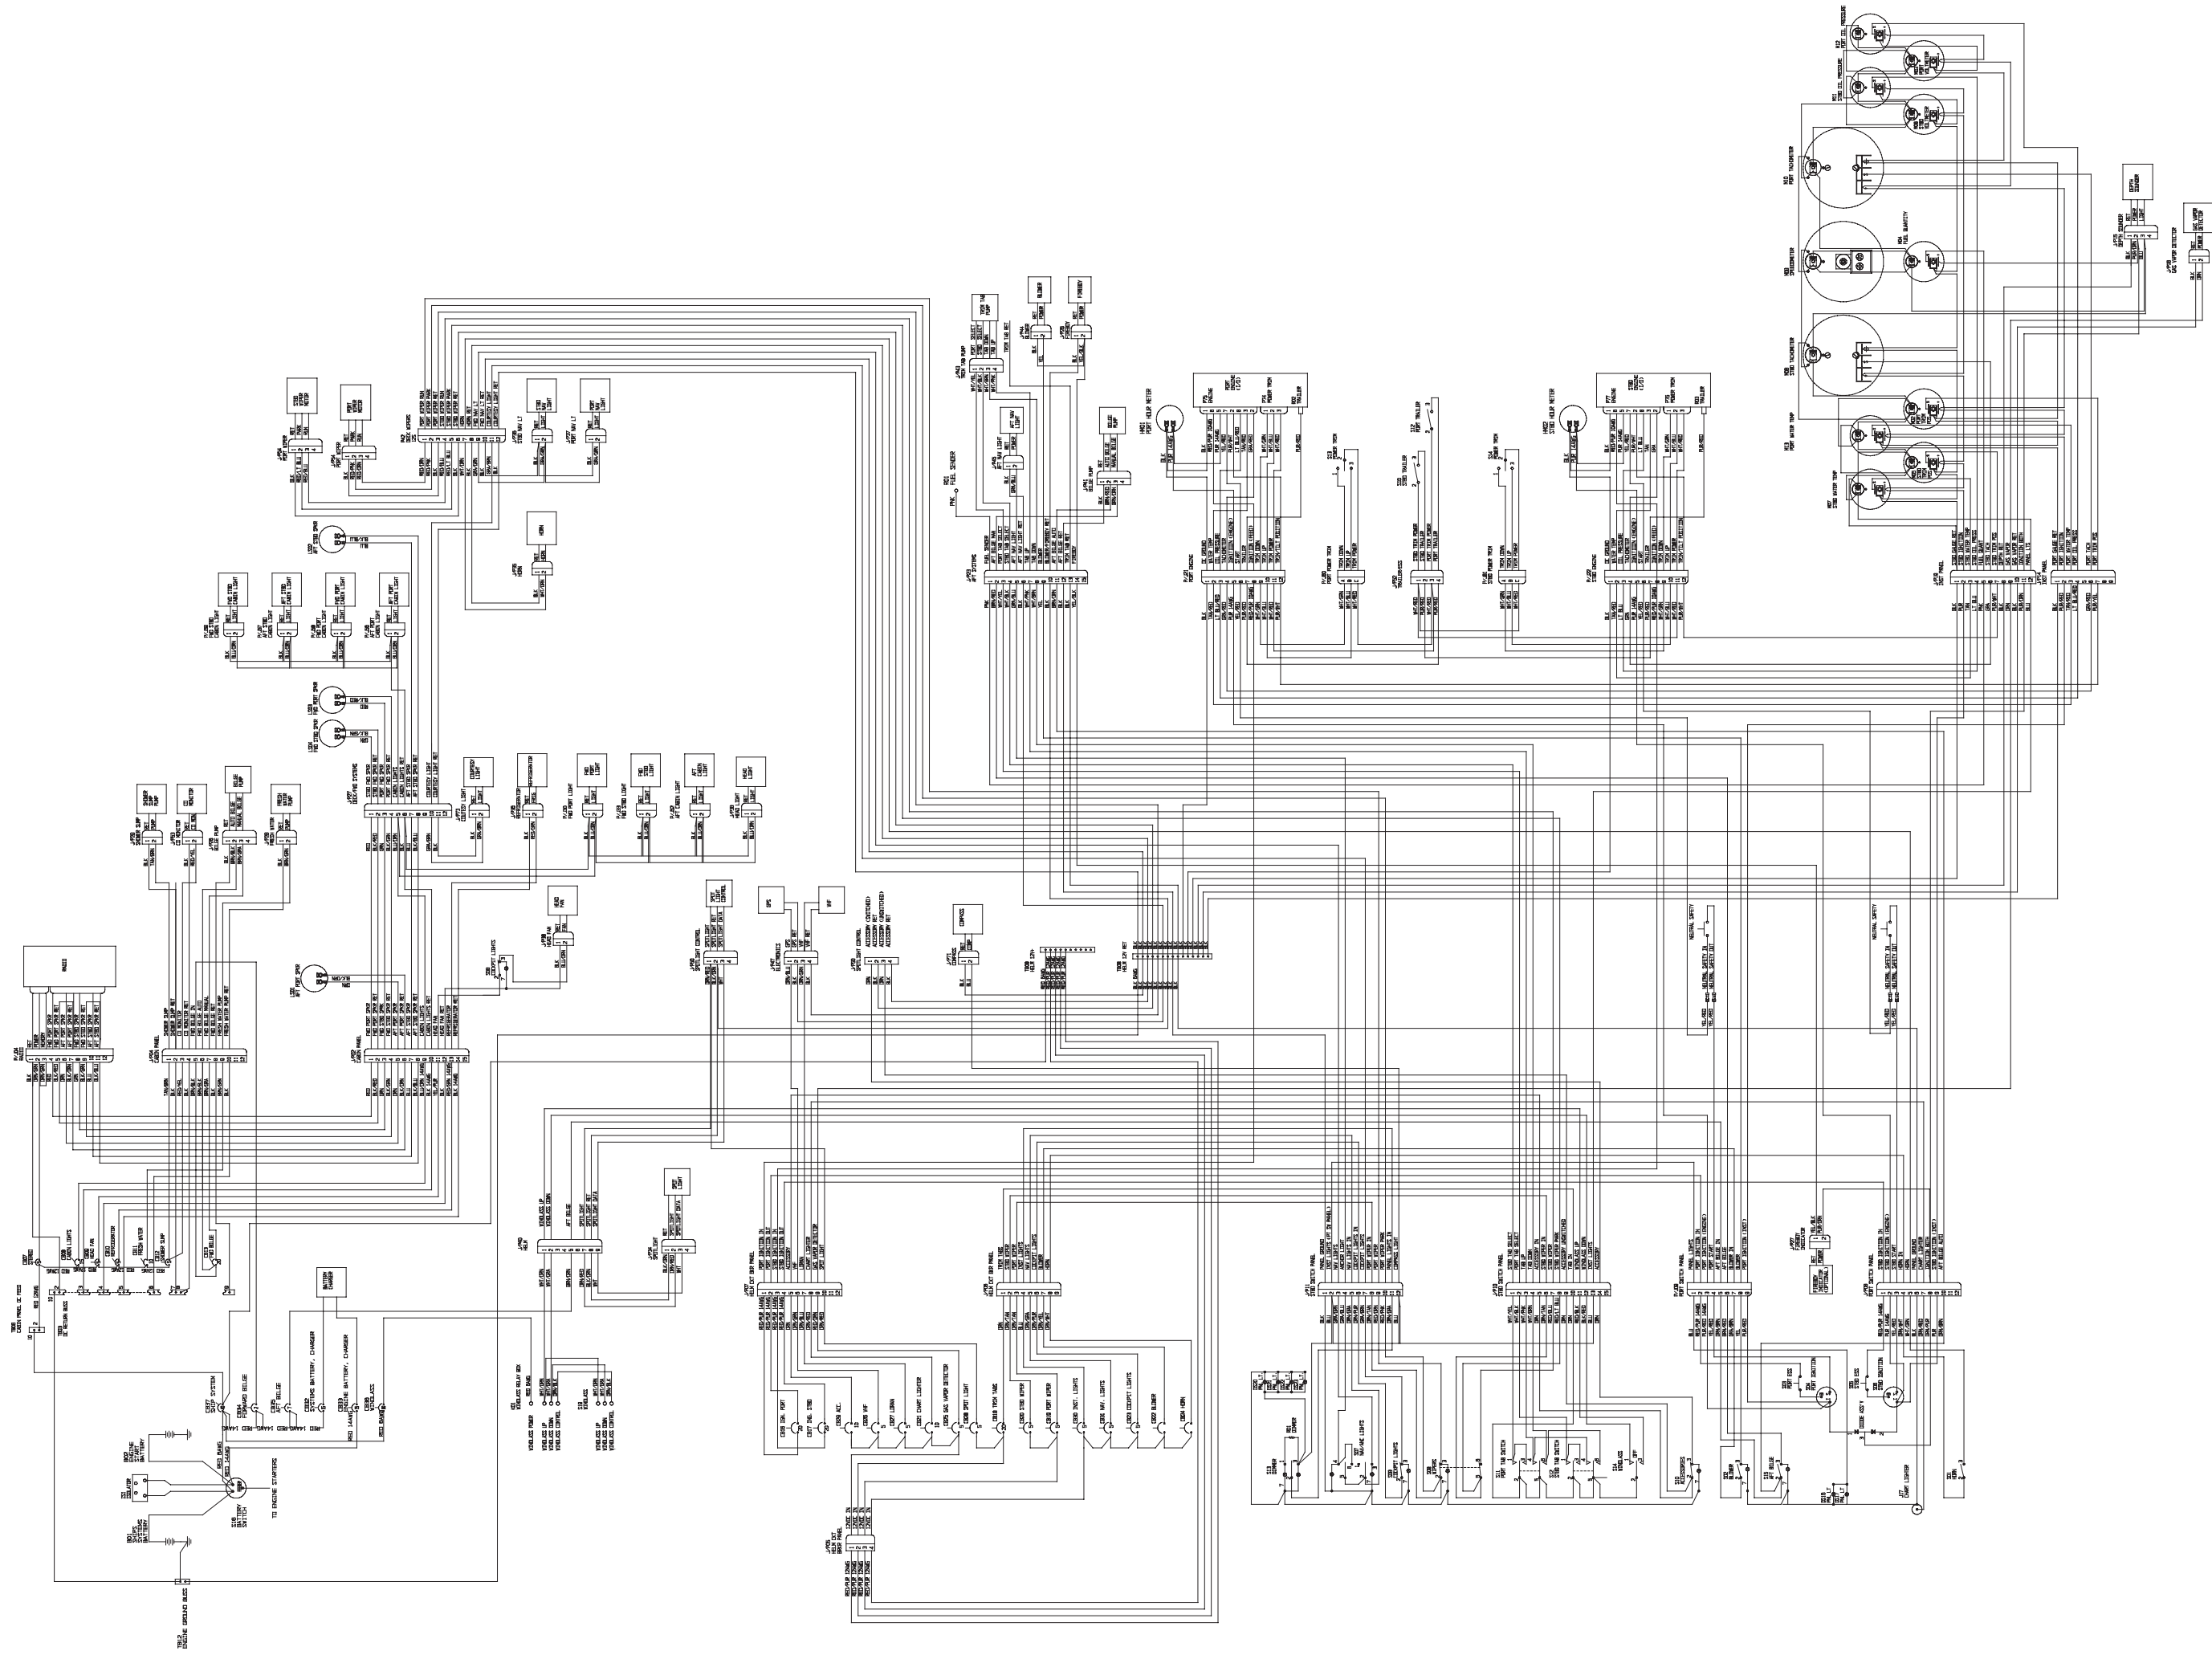

WIRING DIAGRAM
12V DC SYSTEMS
278 VISTA SINGLE

WIRING DIAGRAM
12V DC SYSTEMS
278 VISTA TWIN